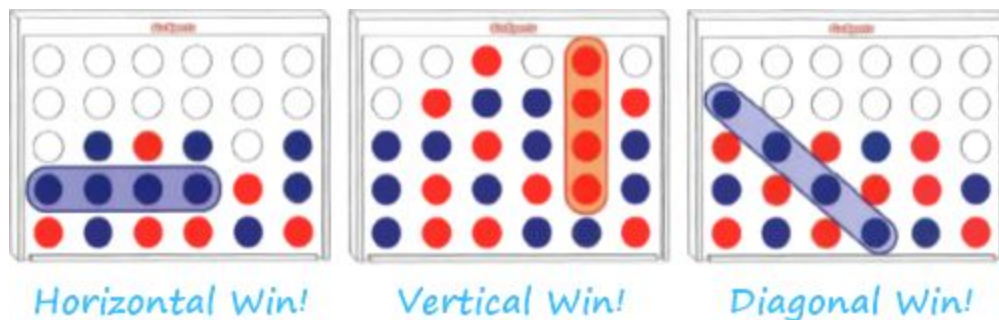

www.bigblueskyparty.com

Giant White Connect 4 Game Rental

Includes: 21 red coins, 21 blue coins & white wood game board.

Players: 2 players or teams. If played with teams, teammates alternate turns.

Recommended Ages: 12+. Adult supervision required.

Object: To be the first player to get 4 of your coins in a row either vertically, horizontally or diagonally.

Setup: The game will be set up for you on delivery, ready for you to use. Each player or team should stand with the game board between them.

How to Start: Each player or team chooses a color of coins they will play. Next, decide which player should go first. You may want to flip a coin to make this decision. The first player begins by dropping their coin into one of the columns through the top of the game board.

How to Play: The two players then alternate turns dropping one of their coins at a time into any unfilled column until one of them gets 4 coins in a row - either vertically, horizontally or diagonally. That player wins the game! If the coins are all used up before either player gets 4 in a row, then the game is a draw and the players can play again to determine a winner.